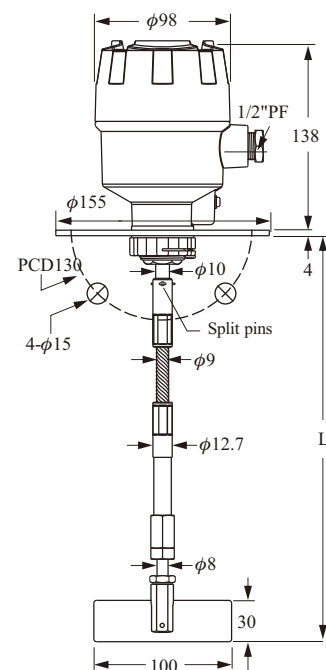

SHAFT PROTECTIVE TUBE TYPE

SE120 Series

- Horizontal /Vertical mounting
- Operation Temperature (-20°C ~ 70°C)
- Weight: 1.2 kg
- Standard Length:
 - L--250mm (2.2 kg)
 - L--500mm (2.5 kg)
 - L--750mm (2.8 kg)
- Customized lengths available

SE120 Series

SE130 Series

SHAFT LENGTH ADJUSTABLE TYPE

SE130 Series

- Vertical mounting
- Operation Temperature (-20°C ~ 70°C)
- Standard Length:
 - L- 460~630mm (2.5 kg)
 - L- 650~1000mm (2.8 kg)
 - L- 760~1200mm (3.0 kg)
- Customized lengths available

SE141 Series

- Horizontal /Vertical mounting
- Operation Temperature (-20°C ~ 200°C)
- Standard Length (option):
 - L--250mm (2.6 kg)
 - L--500mm (2.9 kg)
 - L--750mm (3.2 kg)
- Special length is made by order

HI-TEMP SHAFT

LENGTH ADJUSTABLE TYPE

SE146 Series

- Vertical mounting
- Operation Temperature (-20°C ~ 200°C)
- Standard Length (option):
 - L- 450~630mm (3 kg)
 - L- 650~1000mm (3.3 kg)
 - L- 760~1200mm (3.5 kg)
- Special length is made by order