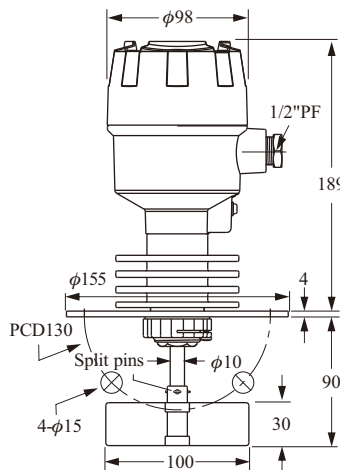

STANDARD TYPE

HI-TEMP TYPE

SE140 Series

- Horizontal mounting
- Temp. (-20°C ~ 200°C)
- Weight: 2.1 kg

SE140 Series