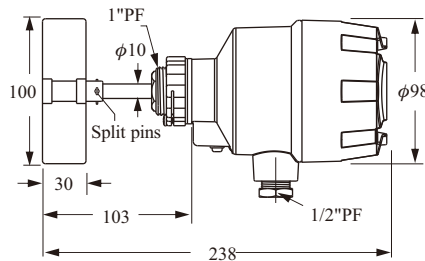

STANDARD TYPE

- **Power source** : (A)110Vac,(B)220Vac,(C)240Vac, (D)24Vac, 50/60Hz (E)24Vdc
- **Power consumption** : 3W, 11W(DC24V)
- **Contact capacity** : SPDT, 5A/250Vac
- **Rotary speed** : 1 R.P.M.
- **Insulation test voltage** : 2500V
- **Connection** : 1"PF screw or JIS 2-1/2" x 5kg/cm² flange
- **Protection/ material** : IP65 / ADC-12
- **Conduit** : 1/2"PF
- **Material density** : 0.5 g/cm³

SCREW TYPE

SE110 Series

- Horizontal mounting
- Operation Temperature (-20°C ~ 70°C)
- Weight: 1.2 kg

SE110 Series