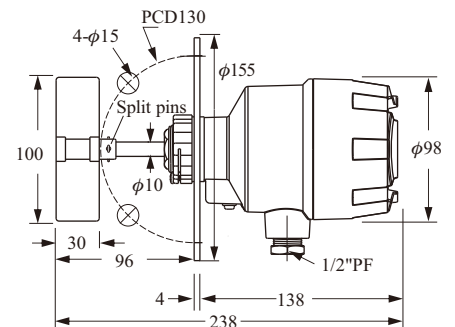

SCREW TYPE

SE110 Series

- Horizontal mounting
- Operation Temperature (-20°C ~ 70°C)
- Weight: 1.2 kg

SE110 Series

SE111 Series

FLANGE TYPE

SE111 Series

- Horizontal mounting
- Operation Temperature (-20°C ~ 70°C)
- Weight: 1.7 kg

SHAFT PROTECTIVE TUBE TYPE

SE120 Series

- Horizontal /Vertical mounting
- Operation Temperature (-20°C ~ 70°C)
- Weight: 1.2 kg
- Standard Length:
 - L--250mm (2.2 kg)
 - L--500mm (2.5 kg)
 - L--750mm (2.8 kg)
- Customized lengths available

SE120 Series

SE130 Series

SHAFT LENGTH ADJUSTABLE TYPE

SE130 Series

- Vertical mounting
- Operation Temperature (-20°C ~ 70°C)
- Standard Length:
 - L- 460~630mm (2.5 kg)
 - L- 650~1000mm (2.8 kg)
 - L- 760~1200mm (3.0 kg)
- Customized lengths available

HI-TEMP SHAFT

LENGTH ADJUSTABLE TYPE

SE146 Series

- Vertical mounting
- Operation Temperature (-20°C ~ 200°C)
- Standard Length (option):
 - L- 450~630mm (3 kg)
 - L- 650~1000mm (3.3 kg)
 - L- 760~1200mm (3.5 kg)
- Special length is made by order