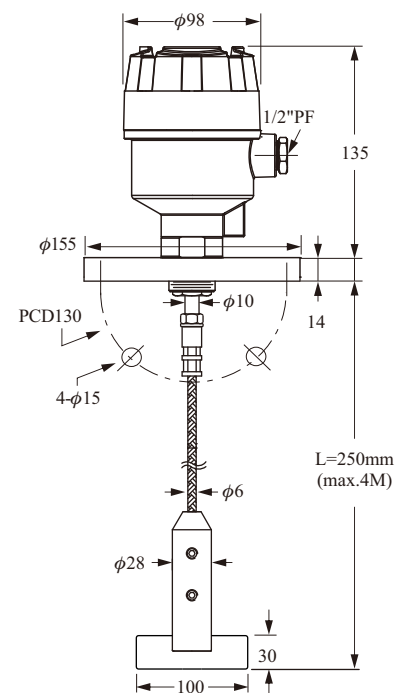

SHAFT PROTECTIVE TUBE TYPE

SE120 Series

- Horizontal /Vertical mounting
- Operation Temperature (-20°C ~ 70°C)
- Weight: 1.2 kg
- Standard Length:
 - L--250mm (2.2 kg)
 - L--500mm (2.5 kg)
 - L--750mm (2.8 kg)
- Customized lengths available

SE141 Series

- Horizontal /Vertical mounting
- Operation Temperature (-20°C ~ 200°C)
- Standard Length (option):
 - L--250mm (2.6 kg)
 - L--500mm (2.9 kg)
 - L--750mm (3.2 kg)
- Special length is made by order

HI-TEMP SHAFT

LENGTH ADJUSTABLE TYPE

SE146 Series

- Vertical mounting
- Operation Temperature (-20°C ~ 200°C)
- Standard Length (option):
 - L- 450~630mm (3 kg)
 - L- 650~1000mm (3.3 kg)
 - L- 760~1200mm (3.5 kg)
- Special length is made by order

SE146 Series

SE160 Series

CABLE WIRE TYPE

SE160 Series

- Vertical mounting
- Operation Temperature (-20°C ~ 70°C)
- Standard Length (option):
 - L-- 450mm (2.5 kg)
 - L-- 650mm (2.8 kg)
 - L-- 750mm (3 kg)
- Special length is made by order