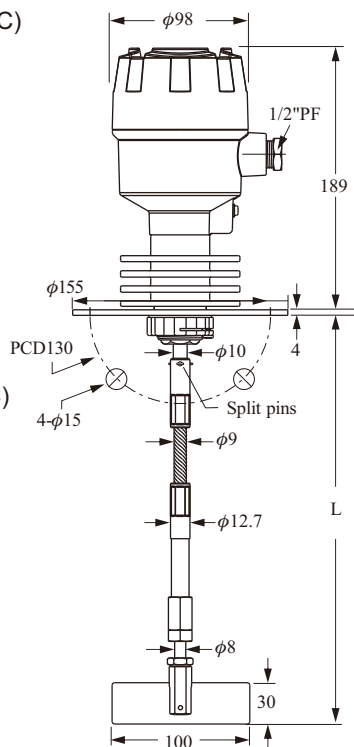

SE146 Series