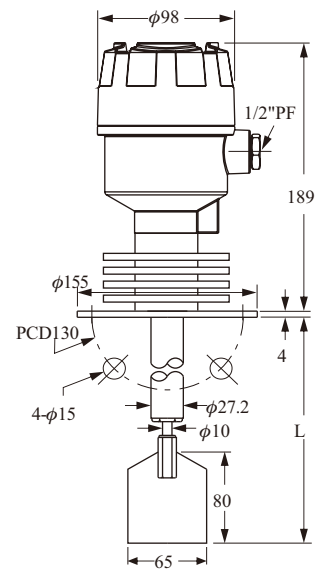

SHAFT PROTECTIVE TUBE TYPE

SE120 Series

- Horizontal /Vertical mounting
- Operation Temperature (-20°C ~ 70°C)
- Weight: 1.2 kg
- Standard Length:
 - L--250mm (2.2 kg)
 - L--500mm (2.5 kg)
 - L--750mm (2.8 kg)
- Customized lengths available

SE120 Series

SE130 Series

SHAFT LENGTH ADJUSTABLE TYPE

SE130 Series

- Vertical mounting
- Operation Temperature (-20°C ~ 70°C)
- Standard Length:
 - L- 460~630mm (2.5 kg)
 - L- 650~1000mm (2.8 kg)
 - L- 760~1200mm (3.0 kg)
- Customized lengths available

STANDARD TYPE

HI-TEMP TYPE

SE140 Series

- Horizontal mounting
- Temp. (-20°C ~ 200°C)
- Weight: 2.1 kg

SE140 Series

SE141 Series

HI-TEMP TYPE

PROTECTIVE TUBE TYPE

HI-TEMP SHAFT

LENGTH ADJUSTABLE TYPE

SE146 Series

- Vertical mounting
- Operation Temperature (-20°C ~ 200°C)
- Standard Length (option):
 - L- 450~630mm (3 kg)
 - L- 650~1000mm (3.3 kg)
 - L- 760~1200mm (3.5 kg)
- Special length is made by order