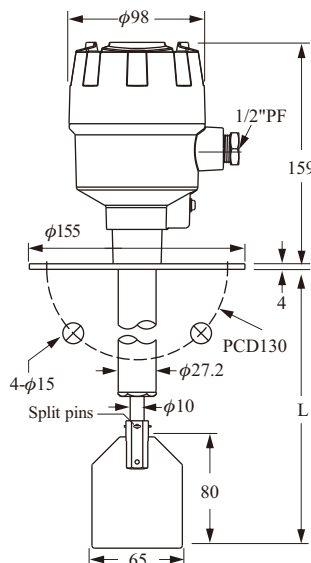

SCREW TYPE

SE110 Series

- Horizontal mounting
- Operation Temperature (-20°C ~ 70°C)
- Weight: 1.2 kg

SE110 Series

SE111 Series

FLANGE TYPE

SE111 Series

- Horizontal mounting
- Operation Temperature (-20°C ~ 70°C)
- Weight: 1.7 kg

SHAFT PROTECTIVE TUBE TYPE

SE120 Series

- Horizontal /Vertical mounting
- Operation Temperature (-20°C ~ 70°C)
- Weight: 1.2 kg
- Standard Length:
 - L--250mm (2.2 kg)
 - L--500mm (2.5 kg)
 - L--750mm (2.8 kg)
- Customized lengths available

SE120 Series

SE130 Series

SHAFT LENGTH ADJUSTABLE TYPE

SE130 Series

- Vertical mounting
- Operation Temperature (-20°C ~ 70°C)
- Standard Length:
 - L- 460~630mm (2.5 kg)
 - L- 650~1000mm (2.8 kg)
 - L- 760~1200mm (3.0 kg)
- Customized lengths available

HI-TEMP SHAFT

LENGTH ADJUSTABLE TYPE

SE146 Series

- Vertical mounting
- Operation Temperature (-20°C ~ 200°C)
- Standard Length (option):
 - L- 450~630mm (3 kg)
 - L- 650~1000mm (3.3 kg)
 - L- 760~1200mm (3.5 kg)
- Special length is made by order